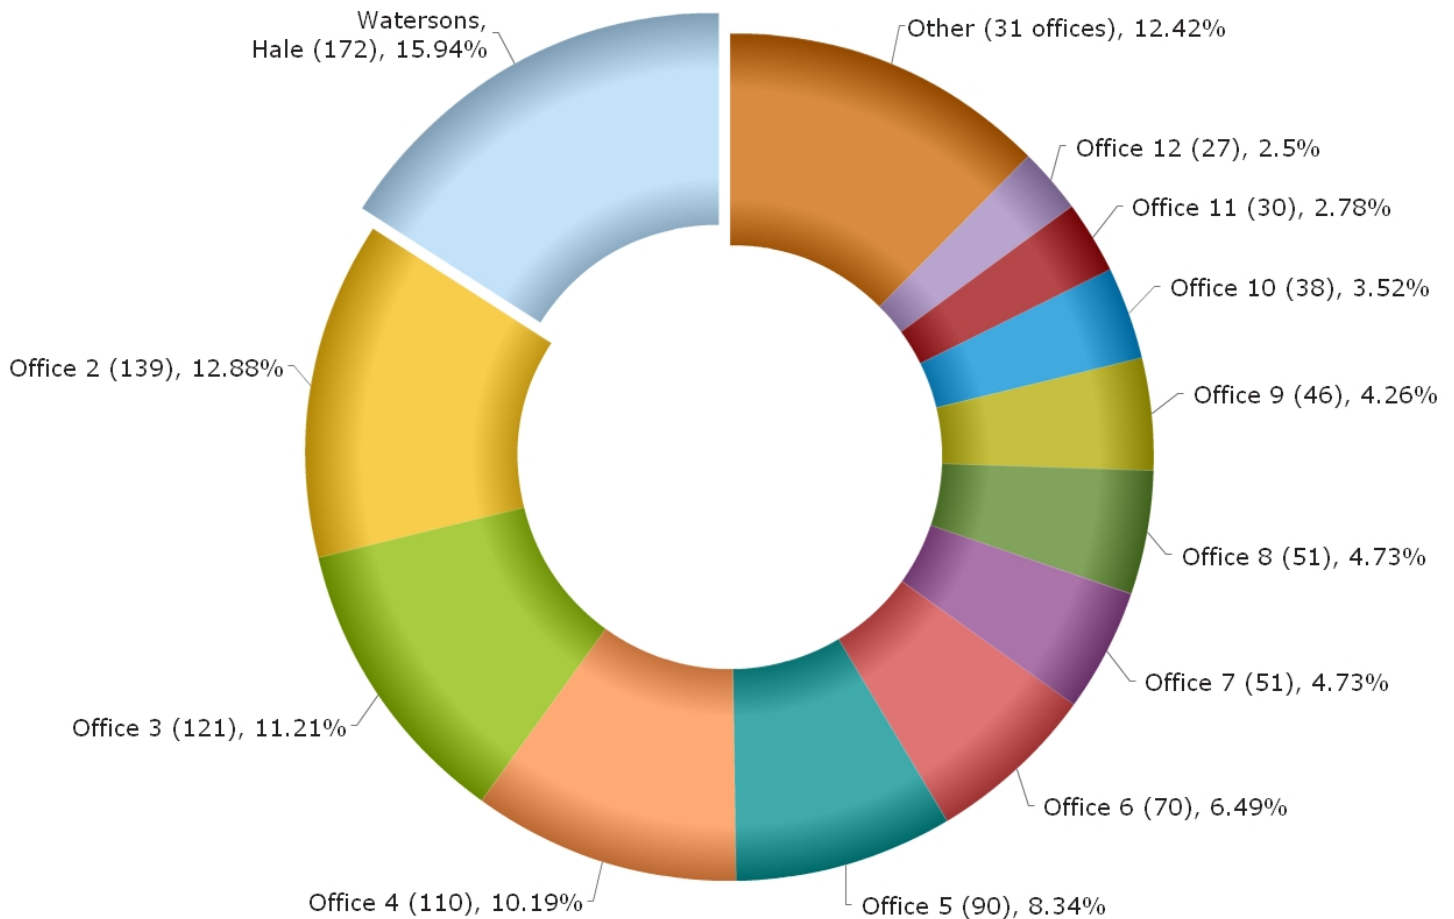

Office with most Sold properties (gross) registered online in WA14,WA15*

WATERSONS

Date: 26-11-2010 to 25-11-2011

- Property Status: SSTC
- Beds from: All to: All
- Price from: All to: All
- Property Type: Any